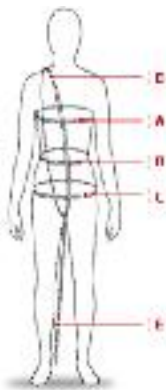

Same as Lyrical-M345 & M630, Modern M730

Contemporary/Lyrical 2 (ages 9-14) - Mon 3:45

Student Name:				
Measurements (see drawing at left)				
A-BUST	B-WAIST	C-HIPS	D-GIRTH	E-INSEAM

TOTAL ENCLOSED
\$42.00