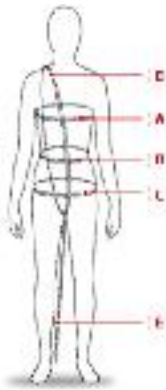

Costume Information

| | |
|--|---|
| Class Name: Jazz 3-4 (pre-teen) - Mon 4:30 | Costume Price: \$73.00 |
| Song Title Christmas (Baby Please Come Home) | |
| Provide your own: | *Multi-Class Costume* |
| Shoes: Black Jazz Shoes | Tights Color: Tan Tights |
| <i>If Tights are not included with costume, you may purchase tights in the store.</i> | |
| Same of BALLET-M530,Th330,F430, TAP-M530,M630,F330, JAZZ-M430,W630,TH430, VOICE | |