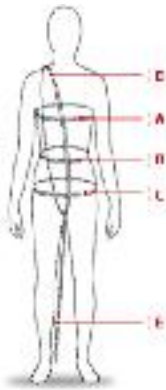

COSTUME LETTER

Holiday Extravaganza

Our 2018 December Dance Concert will be **HOLIDAY EXTRAVAGANZA**. The show will celebrate the wonderful music of the holiday season. For all of our dancers, it's costume time! We need to order costumes for all of our routines that we have been working on to perform at this holiday show.

Show Information

Show Date & Time	Saturday December 15th Show Times: 11:30am, 2:00pm, 4:30pm <i>(classes will only perform in one show, specific showtime TBA)</i>
Rehearsal Dates	In class rehearsals will occur December 7-14 (attendance is important)
Location for Show	Cal State East Bay Theater, 25800 Carlos Bee Blvd, Hayward
Tickets to be sold online only <i>beginning Nov. 1st. Info to be Emailed.</i>	Admission $19. Premium seating $21 <i>Multi-show ticket pricing is available when purchasing tickets online.</i>

Costume Information

Class Name: Ballet 2 (pre-teen & teen) - Mon 5:30	Costume Price: $73.00
Song Title Linus & Lucy (A Charlie Brown Christmas)	
Provide your own:	*Multi-Class Costume*
Shoes: Pink Ballet Shoes	Tights Color: Pink Tights
<i>If Tights are not included with costume, you may purchase tights in the store.</i>	
Same of BALLET-M530,Th330,F430, TAP-M530,M630,F330, JAZZ-M430,W630,TH430, VOICE	

Ballet 2 (pre-teen & teen) - Mon 5:30

Student Name:				
Measurements (see drawing at left)				
A-BUST	B-WAIST	C-HIPS	D-GIRTH	E-INSEAM

TOTAL ENCLOSED
$73.00

NO REFUNDS FOR COSTUME ORDERS

If Tights are not included with costume, you may purchase tights in the store. For tights that are included with costume, the size will correspond to the costume size.

Costume orders with payment are due by **Saturday October 6, 2018 by Noon**.

NOTE: MAKE CHECKS PAYABLE TO LOOKS/10. You may also use the Portal to make payment. **THERE WILL BE A $25.00 SINGLE ITEM SHIPPING FEE FOR ORDERS RECEIVED AFTER THE DUE DATE.** Please note that no costumes will be issued if tuition is not current.