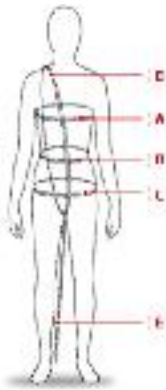

COSTUME LETTER

Holiday Extravaganza

Our 2018 December Dance Concert will be **HOLIDAY EXTRAVAGANZA**. The show will celebrate the wonderful music of the holiday season. For all of our dancers, it's costume time! We need to order costumes for all of our routines that we have been working on to perform at this holiday show.

Show Information

Show Date & Time	Saturday December 15th Show Times: 11:30am, 2:00pm, 4:30pm <i>(classes will only perform in one show, specific showtime TBA)</i>
Rehearsal Dates	In class rehearsals will occur December 7-14 (attendance is important)
Location for Show	Cal State East Bay Theater, 25800 Carlos Bee Blvd, Hayward
Tickets to be sold online only <i>beginning Nov. 1st. Info to be Emailed.</i>	Admission $19. Premium seating $21 <i>Multi-show ticket pricing is available when purchasing tickets online.</i>

Costume Information

Class Name: Lyrical 3 Technique (Teen & Adult) - Mon 6:30	Costume Price: $42.00
Song Title Where Are You Christmas	*Multi-Class Lyrical/Modern Costume*
Provide your own:	
Shoes: Tan Jazz/Lyrical Shoes	<i>If Tights are not included with costume, you may purchase tights in the store.</i>
Tights Color: Tan Tights	

Same as Lyrical-M345 & M630, Modern M730

Lyrical 3 Technique (Teen & Adult) - Mon 6:30

Student Name:				
Measurements (see drawing at left)				
A-BUST	B-WAIST	C-HIPS	D-GIRTH	E-INSEAM

TOTAL ENCLOSED
$42.00

NO REFUNDS FOR COSTUME ORDERS

If Tights are not included with costume, you may purchase tights in the store.
For tights that are included with costume, the size will correspond to the costume size.

Costume orders with payment are due by **Saturday October 6, 2018 by Noon.**

NOTE: MAKE CHECKS PAYABLE TO LOOKS/10. *You may also use the Portal to make payment.*
THERE WILL BE A $25.00 SINGLE ITEM SHIPPING FEE FOR ORDERS RECEIVED AFTER THE DUE DATE.
Please note that no costumes will be issued if tuition is not current.