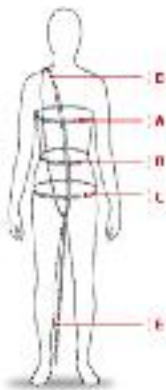

Tap 2 (Pre-Teen & Teen) - Mon 6:30

Student Name:				
Measurements (see drawing at left)				
A-BUST	B-WAIST	C-HIPS	D-GIRTH	E-INSEAM

TOTAL ENCLOSED
\$73.00

NO REFUNDS FOR COSTUME ORDERS

If Tights are not included with costume, you may purchase tights in the store. For tights that are included with costume, the size will correspond to the costume size.