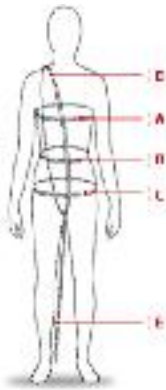

Same as Lyrical-M345 & M630, Modern M730

Modern/Contemporary (Teen/Adult) - Mon 7:30

Student Name:				
Measurements (see drawing at left)				
A-BUST	B-WAIST	C-HIPS	D-GIRTH	E-INSEAM

TOTAL ENCLOSED
\$42.00