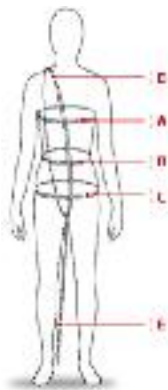

Costume Information

Class Name: Academy - Silver (ages 3-4.5) - Ballet/Tap/Acro - Wed 3:30	Costume Price: \$66.00 <i>Tights Included</i>
Song Title When Christmas Comes to Town (The Polar Express)	
Provide your own:	
Shoes: Pink Ballet Shoes	Tights Color: Pink Tights <i>Tights Included</i>
	<i>If Tights are not included with costume, you may purchase tights in the store.</i>

Academy - Silver (ages 3-4.5) - Ballet/Tap/Acro - Wed 3:30

Student Name:				
Measurements (see drawing at left)				
A-BUST	B-WAIST	C-HIPS	D-GIRTH	E-INSEAM

TOTAL ENCLOSED
\$66.00
<i>Tights Included</i>

NO REFUNDS FOR COSTUME ORDERS