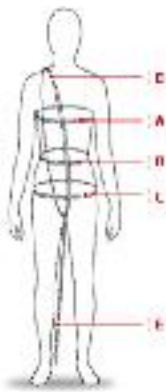

Costume Information

Class Name: Academy - Platinum(5-6) -Jazz/Tap - Wed 5:30	Costume Price: \$66.00 <i>Tights Included</i>
Song Title Lil Snowman	
Provide your own:	
Shoes: Black Tap Shoes	Tights Color: Tan Tights <i>Tights Included</i>
	<i>If Tights are not included with costume, you may purchase tights in the store.</i>

Academy - Platinum(5-6) -Jazz/Tap - Wed 5:30

Student Name:				
Measurements (see drawing at left)				
A-BUST	B-WAIST	C-HIPS	D-GIRTH	E-INSEAM

TOTAL ENCLOSED
\$66.00
<i>Tights Included</i>

NO REFUNDS FOR COSTUME ORDERS