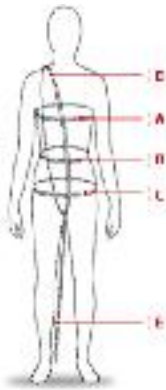

Costume Information

Class Name: Jazz 2-3 (Pre-Teen) - Thurs 4:30	Costume Price: \$73.00
Song Title Underneath the Tree	
Provide your own:	*Multi-Class Costume*
Shoes: Black Jazz Shoes	Tights Color: Tan Tights
<i>If Tights are not included with costume, you may purchase tights in the store.</i>	
Same of BALLET-M530,Th330,F430, TAP-M530,M630,F330, JAZZ-M430,W630,TH430, VOICE	

Jazz 2-3 (Pre-Teen) - Thurs 4:30

Student Name:				
Measurements (see drawing at left)				
A-BUST	B-WAIST	C-HIPS	D-GIRTH	E-INSEAM

TOTAL ENCLOSED
\$73.00

NO REFUNDS FOR COSTUME ORDERS

If Tights are not included with costume, you may purchase tights in the store. For tights that are included with costume, the size will correspond to the costume size.