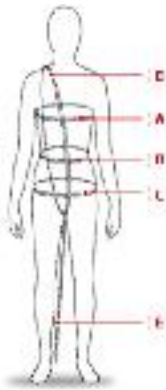

### Costume Information

<b>Class Name:</b> Acrobatics 2 (Kids/Pre-Teen) - Fri 3:30	<b>Costume Price:</b>  <b>\$49.00</b> <i>Tights Included</i>
<b>Song Title</b> Winter Acro(combine with Acro 1)	<b>*Multi-Class ACRO Costume*</b>
<b>Provide your own:</b>	
<b>Shoes:</b> Barefoot	<i>If Tights are not included with costume, you may purchase tights in the store.</i>
<b>Tights Color:</b> Stirrup Tights <i>Tights Included</i>	
<b>Same as all ACRO Classes</b>	