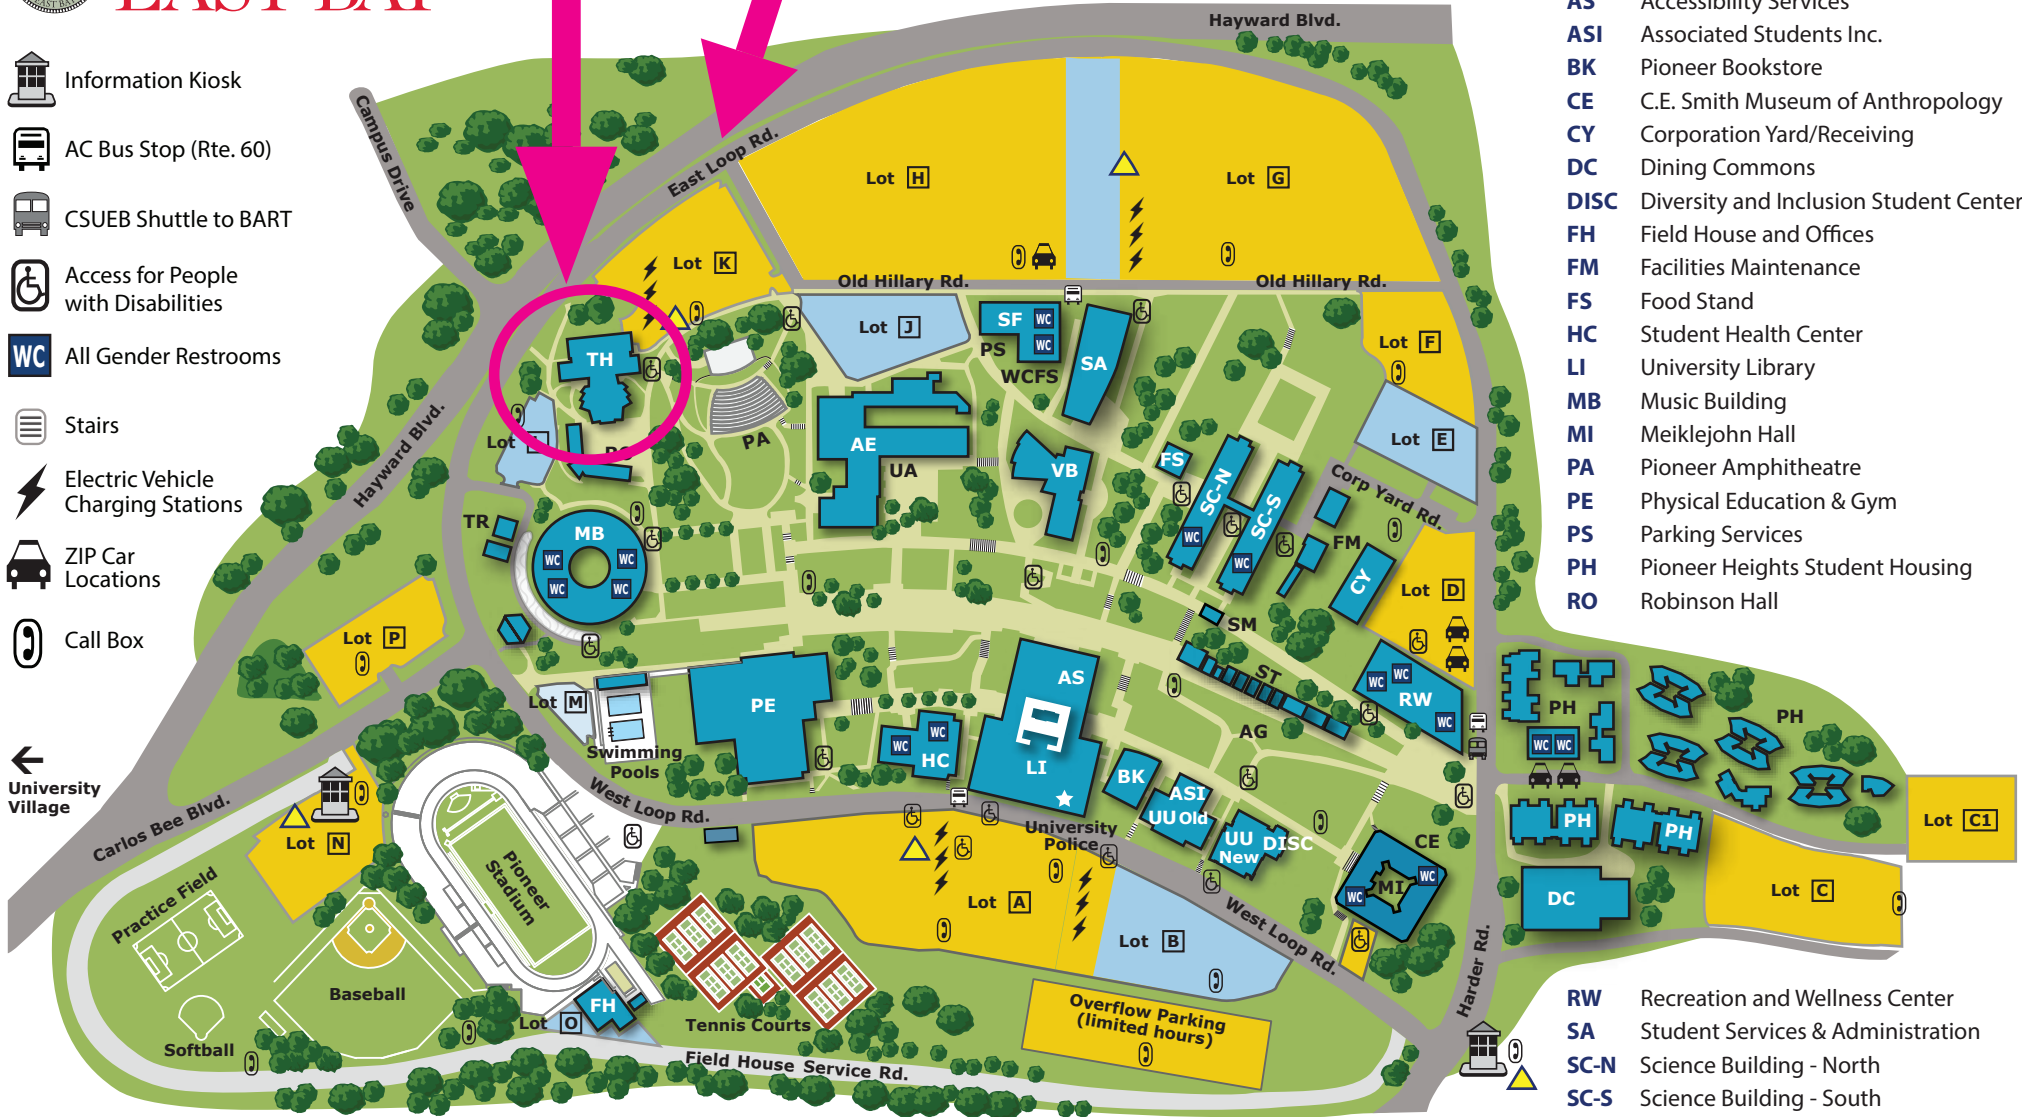

# CAL STATE EAST BAY

THEATER  
PARK IN  
LOT K

- Information Kiosk
- AC Bus Stop (Rte. 60)
- CSUEB Shuttle to BART
- Access for People with Disabilities
- All Gender Restrooms
- Stairs
- Electric Vehicle Charging Stations
- ZIP Car Locations
- Call Box

← University Village

- AE** Art & Education
- AG** Agora Stage
- AS** Accessibility Services
- ASI** Associated Students Inc.
- BK** Pioneer Bookstore
- CE** C.E. Smith Museum of Anthropology
- CY** Corporation Yard/Receiving
- DC** Dining Commons
- DISC** Diversity and Inclusion Student Center
- FH** Field House and Offices
- FM** Facilities Maintenance
- FS** Food Stand
- HC** Student Health Center
- LI** University Library
- MB** Music Building
- MI** Meiklejohn Hall
- PA** Pioneer Amphitheatre
- PE** Physical Education & Gym
- PS** Parking Services
- PH** Pioneer Heights Student Housing
- RO** Robinson Hall

- RW** Recreation and Wellness Center
- SA** Student Services & Administration
- SC-N** Science Building - North
- SC-S** Science Building - South
- SF** Student & Faculty Support
- SM** STEM Offices
- ST** Support Temporary Offices
- TH** University Theatre

Food service location, menus, and hours of services vary. See [csueastbay.campusdish.com](http://csueastbay.campusdish.com) for more information.

<b>GENERAL PARKING</b> (Decal, Daily & Hourly Permits) Lots A, C, C1, D, E, F, H, K, N, B, Overflow	<b>DAILY/HOURLY PERMIT DISPENSERS</b> \$10.00/day, \$2.00/hour	<b>METERED PARKING</b> \$2.00/hour
--	---	---------------------------------------